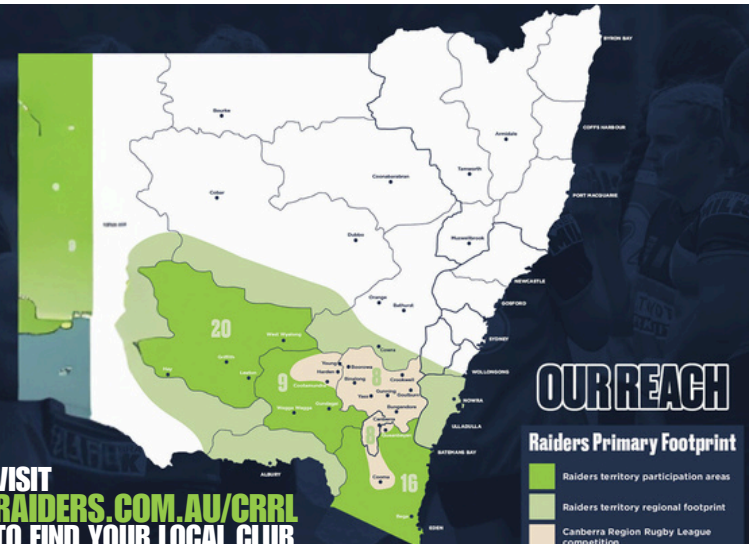

## AGE GROUP BREAK DOWN

## FEMALE REPRESENTATION

18+ years  
23.15%  
or  
1511

13-17 years  
28.67%  
or  
1871

4-12 years  
48.17%  
or  
3143

**431** TEAMS  
52 SENIORS 379 JUNIORS

**33** CLUBS  
17 SENIORS 16 JUNIORS

**1998** ACCREDITED SPORTS TRAINERS  
**604** ACCREDITED COACHES  
**134** REFEREES

Each weekend, approximately **195** games are played across **37** Venues. These games are facilitated by **812** of our loyal and dedicated club volunteers.

**OURREACH**  
Raiders Primary Footprint

**INDIGENOUS PARTICIPANTS** 743\*