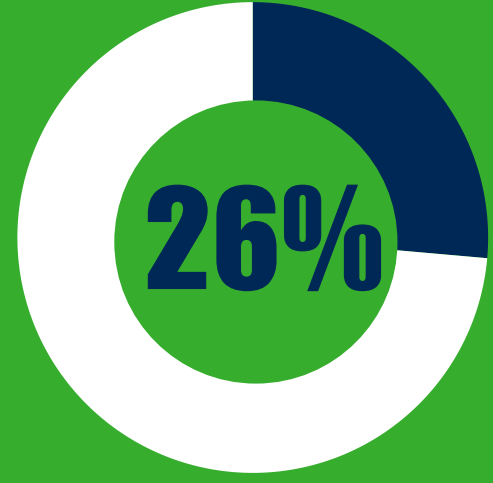

## AGE GROUP BREAK DOWN

## FEMALE REPRESENTATION

18+ years  
23.15%  
or  
1511

13-17 years  
28.67%  
or  
1871

4-12 years  
48.17%  
or  
3143

**431** TEAMS  
52 SENIORS 379 JUNIORS

**33** CLUBS  
17 SENIORS 16 JUNIORS

**1998** ACCREDITED SPORTS TRAINERS  
**604** ACCREDITED COACHES  
**134** REFEREES